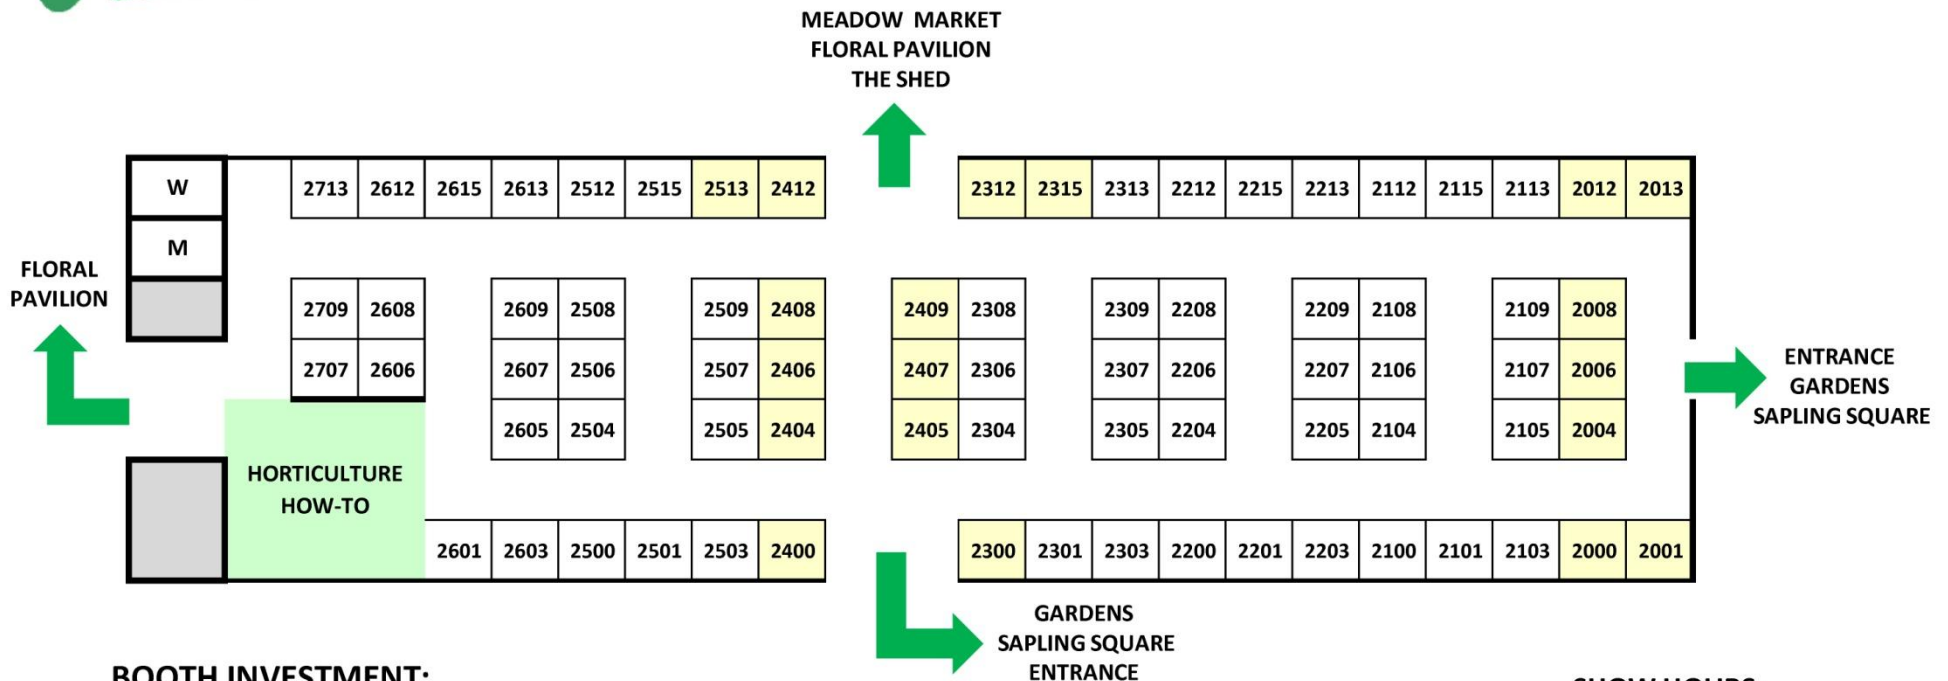

APRIL 7, 8, 9, 10, 2022
Pleasanton, CA

BOOTH INVESTMENT:

Pricing is per square foot

Standard Booths:

Inline = \$10.75

Corner = \$ 12.75

Premium Booth - add \$1.50
 highlighted in yellow

BOOTHS INCLUDE:

All exhibit spaces will include
 1- 500 watt electrical outlet &
 professionally drape with 8' high
 back wall and 3' side walls

PETAL PLAZA

RESERVE YOUR SPACE TODAY

CALL 559-322-2211

Companies A-K call Emily Blackburn x. 207

Emily@SFGardenShow.com

Companies L-M call Stacey Barrett x. 205

Stacey@SFGardenShow.com

SHOW HOURS:

DAILY:10am - 6pm

Booth Display Policy:

Please adhere to this drawing when
 planning your display.