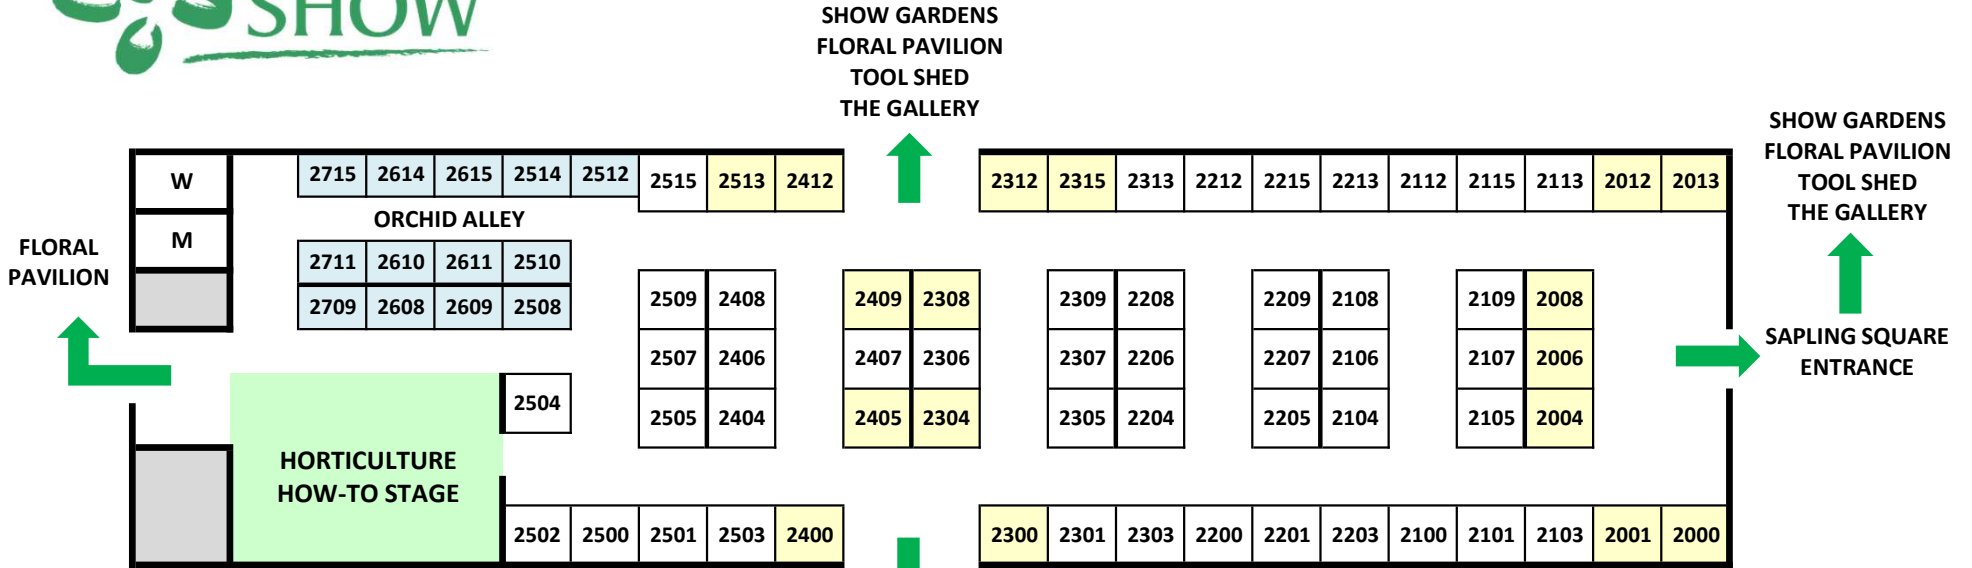

**APRIL 4, 5, 6, 7, 2024**  
**Pleasanton, CA**

**BOOTH INVESTMENT:**

Pricing is per square foot

**Standard Booths:**

Inline = \$9.75

Corner = \$ 11.75

10' wide x 8' deep

Premium Booth - add \$1.50  
 highlighted in yellow

**BOOTHS INCLUDE:**

All exhibit spaces will include  
 1- 500 watt electrical outlet &  
 professionally drape with 8' high  
 back wall and 3' side walls

**PETAL PLAZA**

**Plant Material, Bulbs and Seeds - only**

RESERVE YOUR SPACE TODAY

**CALL 559-322-2211**

EXT. 205

Brendan@SFGardenShow.com

**SHOW HOURS:**

Thursday & Sunday: 10am - 6pm

Friday & Saturday: 10am - 7pm

**Booth Display Policy:**

Please adhere to this drawing  
 when planning your display.