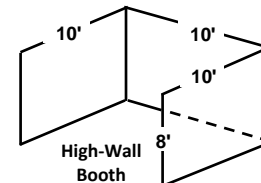

Display Policy:

Please adhere to this drawing when planning your display.