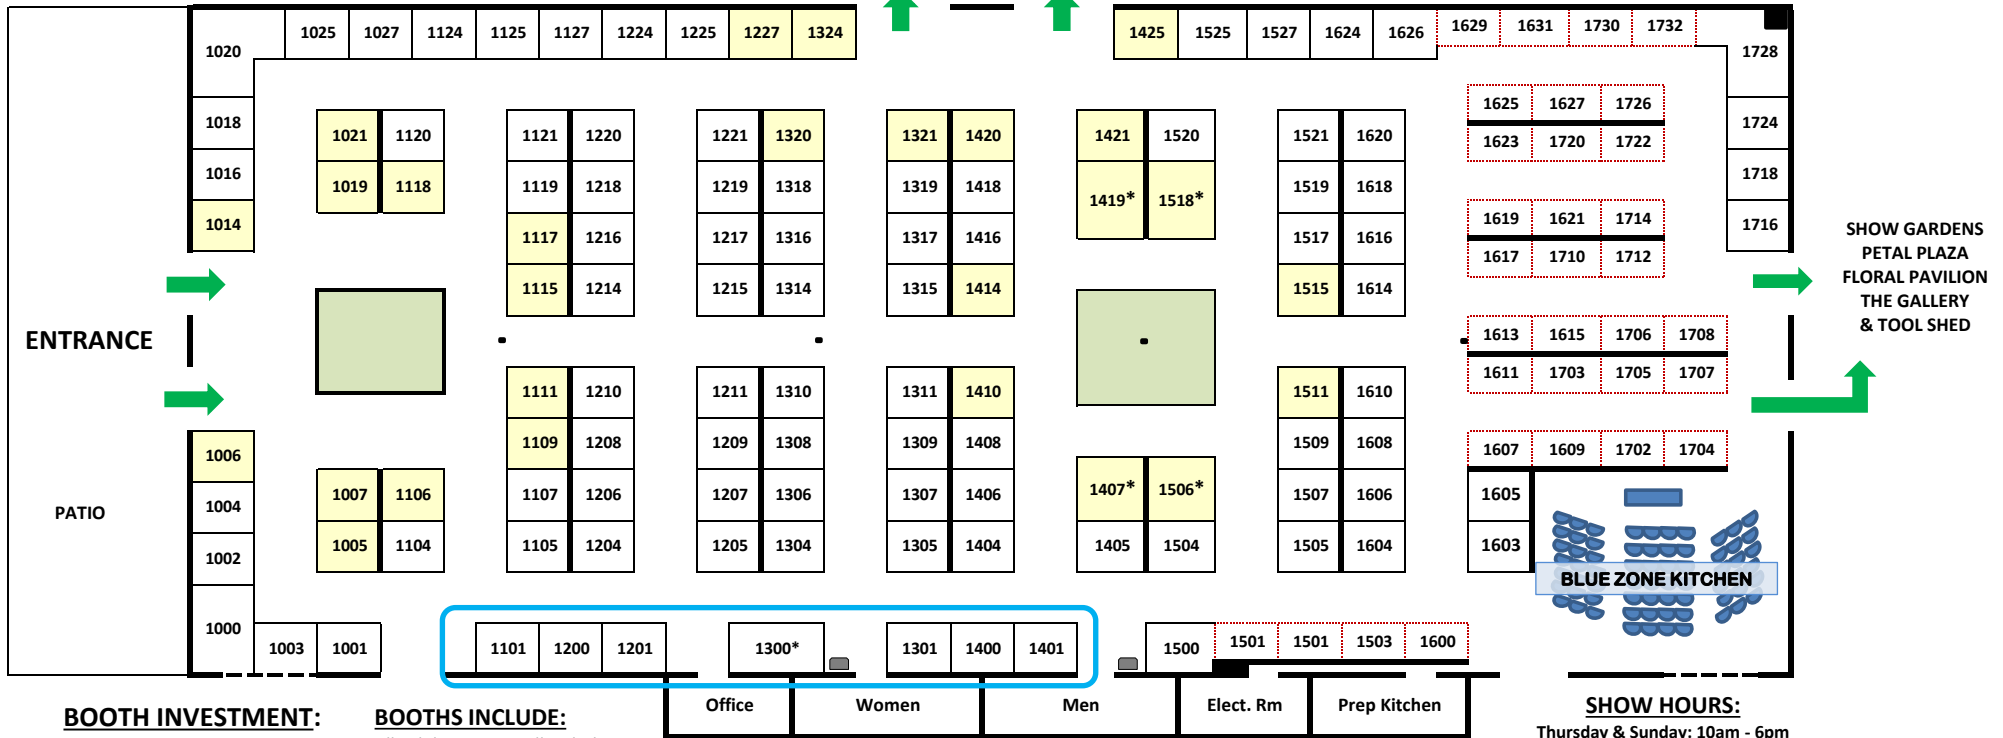

APRIL 4, 5, 6, 7, 2024

Pleasanton, CA

SHOW GARDENS
PETAL PLAZA
FLORAL PAVILION
THE GALLERY
& TOOL SHED

BOOTH INVESTMENT:

Pricing is per square foot

Standard Booths:

Inline = \$16.50

Corner = \$ 20.50

High-Wall Booths:

Inline = \$18.00

Corner = \$22.00

Premium Booth - add \$1.50
highlighted in yellow

BOOTHS INCLUDE:

All exhibit spaces will include
1- 500 watt electrical outlet &
professionally drape with 8' high
back wall and 3' side walls

 These booths are
7.5' deep x 10' wide

* 15' wide x 10' deep booths

SAPLING SQUARE

RESERVE YOUR SPACE TODAY

CALL 559-322-2211

Ext. 205

Brendan@SFGardenShow.com

SHOW HOURS:

Thursday & Sunday: 10am - 6pm

Friday & Saturday: 10am - 7pm

Display Policy:

Please adhere to this drawing when planning your display.