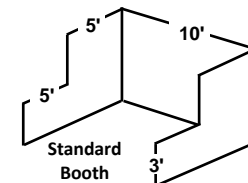

Display Policy:

Please adhere to this drawing when planning your display.