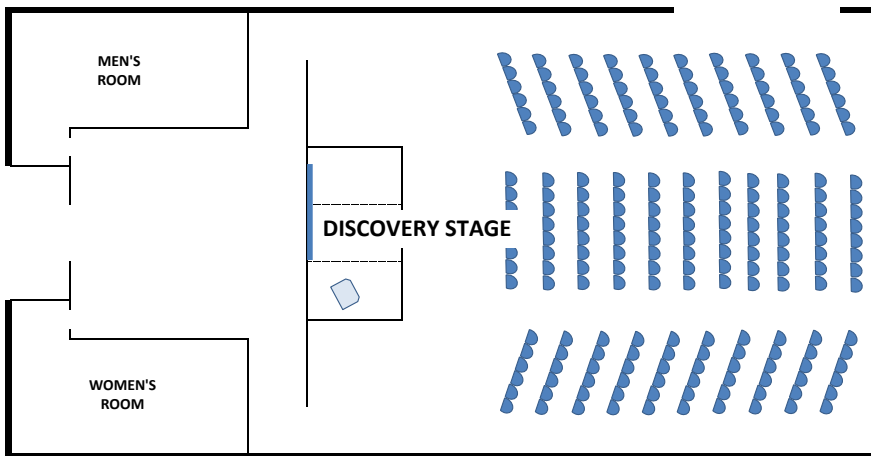

APRIL 4, 5, 6, 7, 2024
Pleasanton, CA

SHOW GARDENS
 TOOL SHED
 FLORAL PAVILION
 PETAL PLAZA
 SALPLING SQUARE

BOOTH INVESTMENT:

Pricing is per square foot
ARTWORK BOOTHS: \$6.00
 Premium Booth - add \$1.50
 highlighted in yellow

SHOW HOURS:

Thursday & Sunday: 10am - 6pm
 Friday & Saturday: 10am - 7pm

Booth Display Policy:
 Please adhere to this drawing
 when planning your display.

BOOTHS INCLUDE:

All exhibit spaces will include
 1- 500 watt electrical outlet &
 professionally drape with 8' high
 drape on all sides.