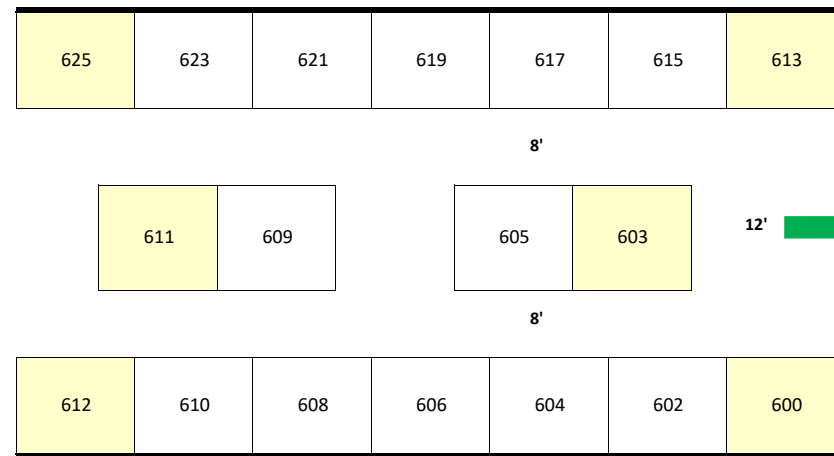

APRIL 4, 5, 6, 7, 2024
Pleasanton, CA

SHOW GARDENS
 TOOL SHED
 FLORAL PAVILION
 PETAL PLAZA
 SALPLING SQUARE

BOOTH INVESTMENT:

Pricing is per square foot
ARTWORK BOOTHS: \$6.00
 Premium Booth - add \$1.50
 highlighted in yellow

SHOW HOURS:

Thursday & Sunday: 10am - 6pm
 Friday & Saturday: 10am - 7pm

Booth Display Policy:
 Please adhere to this drawing
 when planning your display.

BOOTHS INCLUDE:

All exhibit spaces will include
 1- 500 watt electrical outlet &
 professionally drape with 8' high
 drape on all sides.